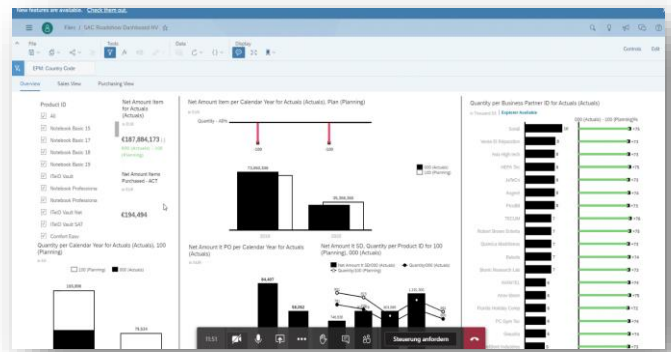

ZPARTNER – YOUR PARTNER ON THE WAY TO EFFICIENT ANALYTICS

After SAP BW BEx Frontend Tools, Sap Lumira and Webi being around for a while, SAP's latest introduction is a new frontend to support SAP BW as well as other tools.

We support you all the way to the right analytical frontend.

**CONNECTION TO
SAP BW & HANA**

**SETUP OF
AUTHORIZATION**

VISUALISATION IN IBCS

STORYBUILDING

APPLICATION DESIGN

**BOOKMARKING &
PUBLISHING**

**SHARING AND
COMMENTING**

SAP BPC PLANNING

**FORECASTPLANNING IN
SAP ANALYTICS CLOUD**

**BOOK YOUR WORKSHOP
NOW**
Mario.Nadegger@zpartner.eu